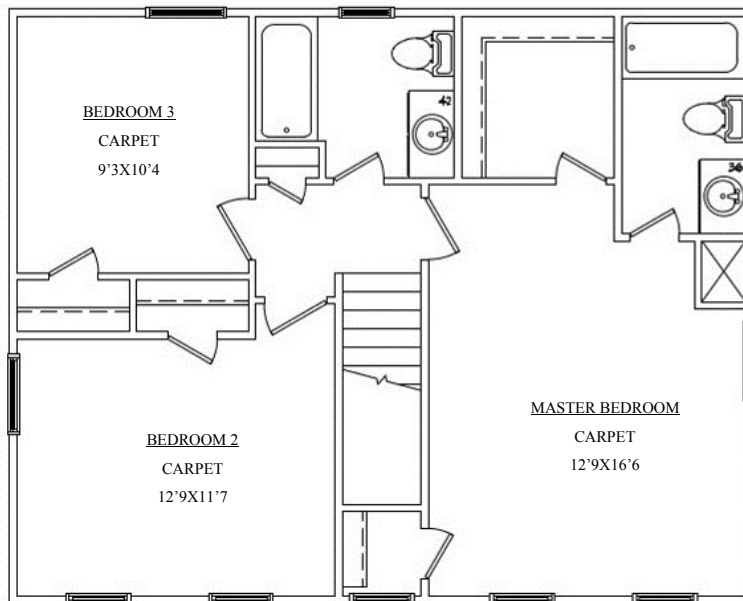

*Elevation I*

Renderings and Plans are for marketing purposes only and are shown with additional options including siding. This information is deemed accurate, but cannot be guaranteed. Builder reserves the right to make changes at any time.

# The Chesapeake Floor Plan

First Floor

Second Floor

Liberty Homes, Inc.  
8249 Crown Colony Parkway  
Mechanicsville, VA 23116

Phone: (804) 730-7770  
[LibertyHomesVA.com](http://LibertyHomesVA.com)

---

1420 Finished Square Feet  
3BR/2.5BA  
Spacious Great Room  
Large Dining  
Optional Kitchen Layouts