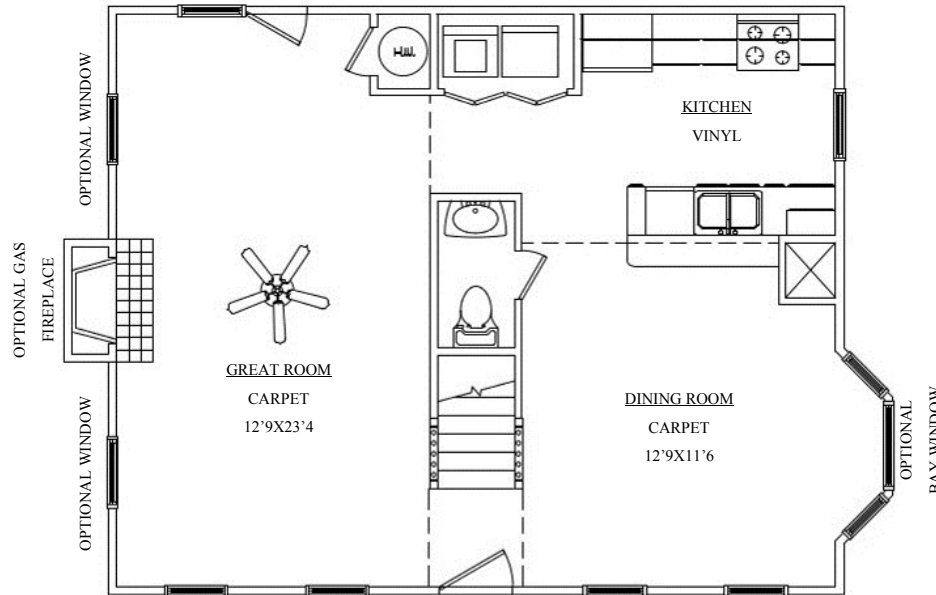

# The Chesapeake Floor Plan

First Floor

Second Floor

Liberty Homes, Inc.  
8249 Crown Colony Parkway  
Mechanicsville, VA 23116

Phone: (804) 730-7770  
[LibertyHomesVA.com](http://LibertyHomesVA.com)

---

1420 Finished Square Feet  
3BR/2.5BA  
Spacious Great Room  
Large Dining  
Optional Kitchen Layouts